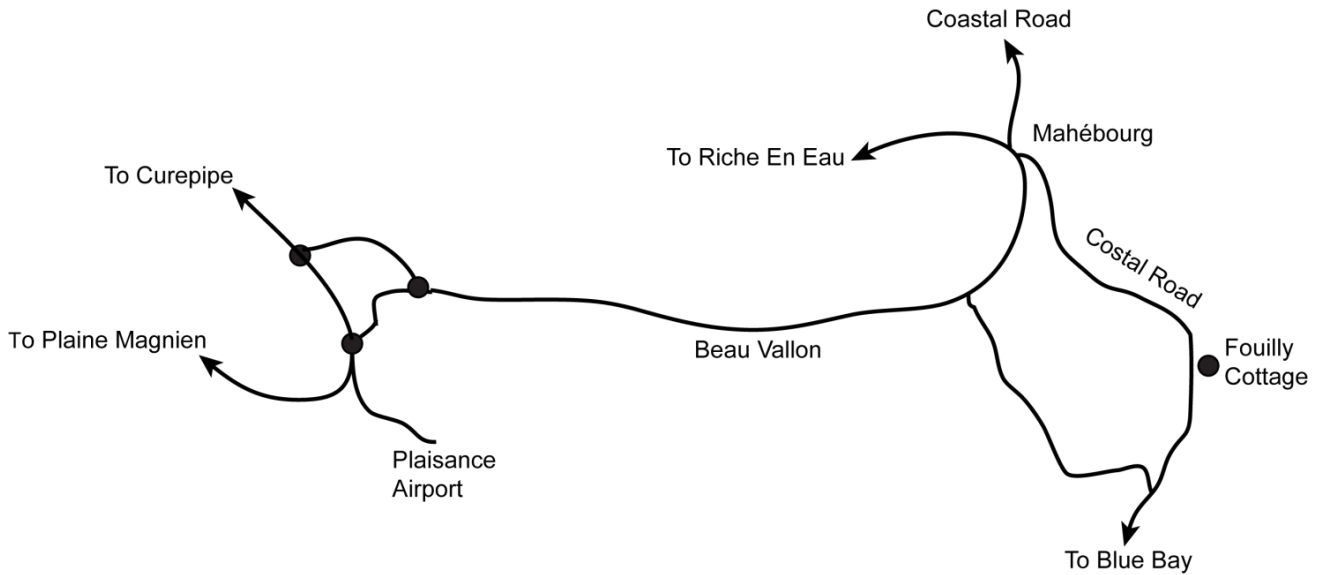

Fouilly Mauritius

PRIVATE BEACH HOUSES

Directions

Directions

- From the airport take a right in Mahebourg direction at the first circle
- At the 2nd circle follow Mahebourg directions
- About 1km further turn right off Beau Vallon road when you see the Blue Bay public beach sign
- Carry on past a few speed bumps until you reach a T-junction, this is the Coastal Road, turn left
- 1 km on your right is 23 A. Parking is available on the left hand side opposite the cottage